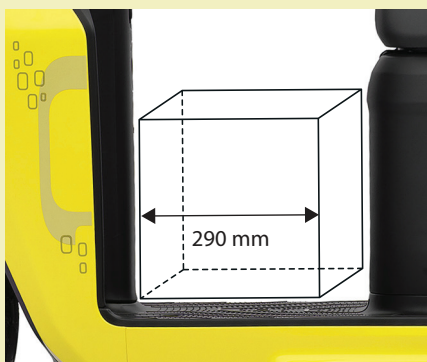

**MINIMALISTIC DESIGN**

Straight line new age design that makes you stand out.

ALWAYS ON  
**COMFORT**  
MADE EASY FOR EVERY MILE

★ BEST-IN CLASS ★

**STRAIGHT  
LINE FOOTBOARD**

Spacious (290 mm) enough to provide you more space so that you ride comfortably.