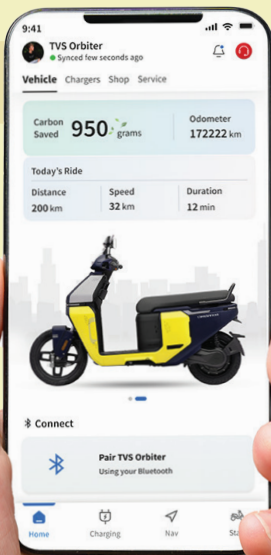

## RIGHT BALANCE OF PERFORMANCE

**Comes with an acceleration** (0 to 40 kmph in 6.8 seconds)

and **IDC range** of **158 Km** per charge. Ride more, save more.

ALWAYS ON  
**CONNECTIVITY**  
 THAT EASES YOUR DAILY COMMUTE

**CONNECTED MOBILE APP**

Know everything at your fingertips with TVS Connect app.

- Vehicle health status
- Scooter live location
- Nearby charging stations

**TVS SMART XCONNECT**

**BLUETOOTH CONNECTED LCD CLUSTER**

Know all the important information needed for your daily rides in real time.

- Turn-by-turn navigation
- Incoming call alert
- Reliable distance to empty
- Battery charge status

**OTA UPDATES**

Your vehicle never gets outdated. Regularly keep it updated with over the air updates.